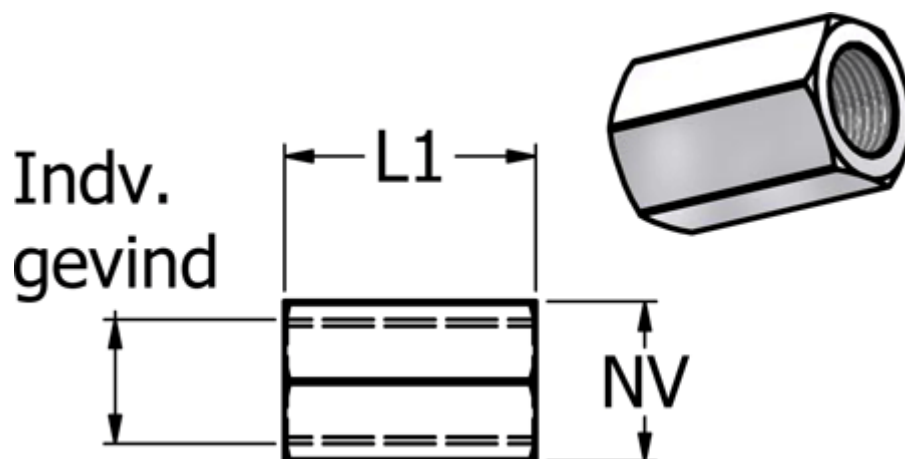

Article number: 586252241ES

Description: Stainless sleeve 252.241-ES, G 3/4"

## Measures

---

Internal thread = G 3/4"

L1 = 36

NV = 32